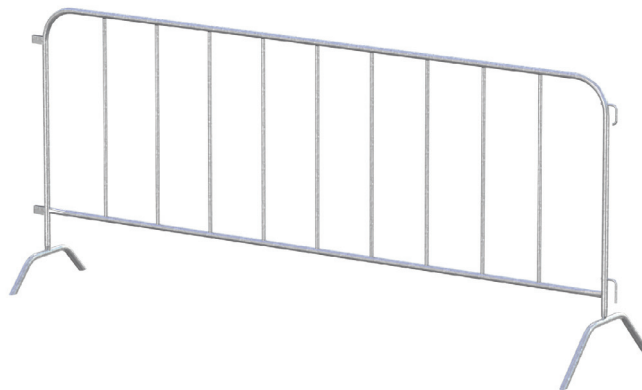

M130 Crush Barrier 9 bars

Specifications

Article Nr.	C1600000
Dimension	2500 x 1100 mm
Material Fence	Steel
Finishing	Hot dip galvanized
Weight	11 Kg
Package quantity	82
Vertical Bar Number	9
Bar Distance	260 mm

For simple guiding

This crowd barrier is ideal to quickly build up a safe and sound guidance system. Guiding people has never been easier.

A light-weight 9-bar crowd barrier. Excellently suited to guiding people. Easy to install thanks to the self-locking facility. The compatible transport racks holds 32 pieces of M130 barriers.