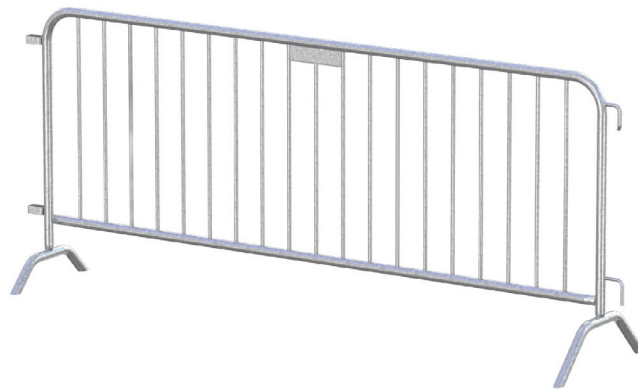

Mobile Fencing & Security

M125 Crush Barrier 19 bars

Specifications

Article Nr.	C1400000
Dimension	2500 x 1100 mm
Material Fence	Steel
Finishing	Hot dip galvanized
Weight	16 Kg
Package quantity	55
Vertical Bar Number	19
Bar Distance	100 mm

Safe and secure
Robust
Self-locking

A strong and robust fence

As the name indicates, this crowd barrier serves to keep large crowds at a distance.

An ideal barrier to control large groups of people. The self-locking hook not only ensures easy installation, but also enables a taut fence line to be created. The maximum bar-to-bar distance of 100 mm makes the fence child- and animal-friendly. The compatible transport rack holds 22 pieces of M125 barriers.