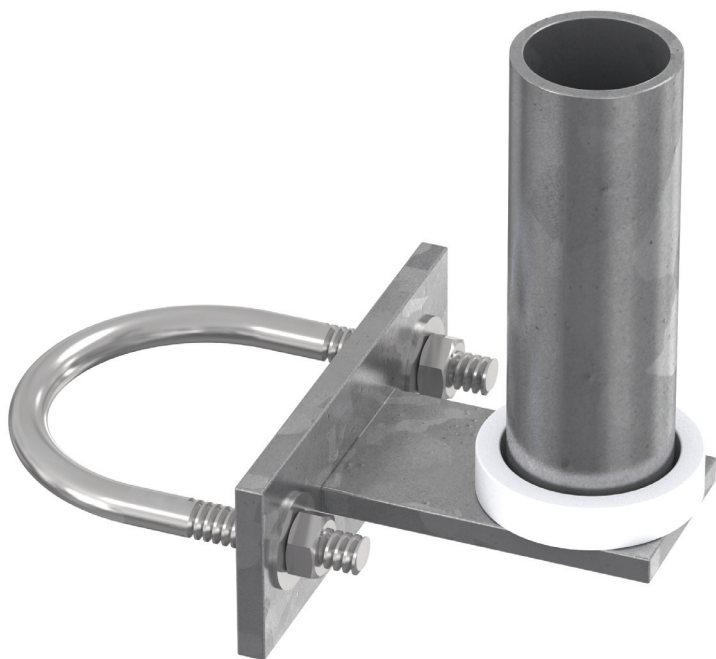

## Hinge with noose

### Specifications

Article Nr.	E0700
Dimension	70 x 100 x 40 mm
Weight	0.638 Kg
Package quantity	20

### Special Mobile Fence hinge

A special hinge and a wheel allow two mobile fences to turn.

This allows you to easily create a simple swing gate of 7 meters wide for lorries and other traffic on a building site. And you can lock the gate securely with the Heras mobile fence lock. Especially useful for semi-permanent applications.