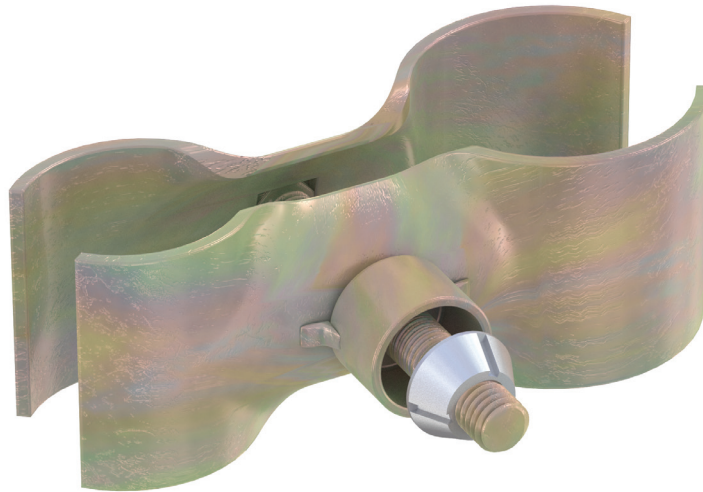

## 42/60 High Security coupler

### Specifications

Article Nr.	E0104
Dimension	146 x 55 x 3 mm
Weight	0.464 Kg
Package quantity	25

**Safe and secure  
Easy application  
Light weight**

### The simplicity of good building site protection

The 42/60 High Security coupler was developed for semi-permanent projects. This coupler couples the fence to the special posts (diameter 60 mm) for semi-permanent projects.

Installing or opening the coupler using other tools or criminal implements is not possible. The site manager controls the issuing of the special keys and does not need to check the entire site for open fences every day. Burglars will go elsewhere, especially if the building site has total Heras building site protection, including the Optica Secure and M500 Anti Climb mobile fences. High Security couplers can be bought or rented.